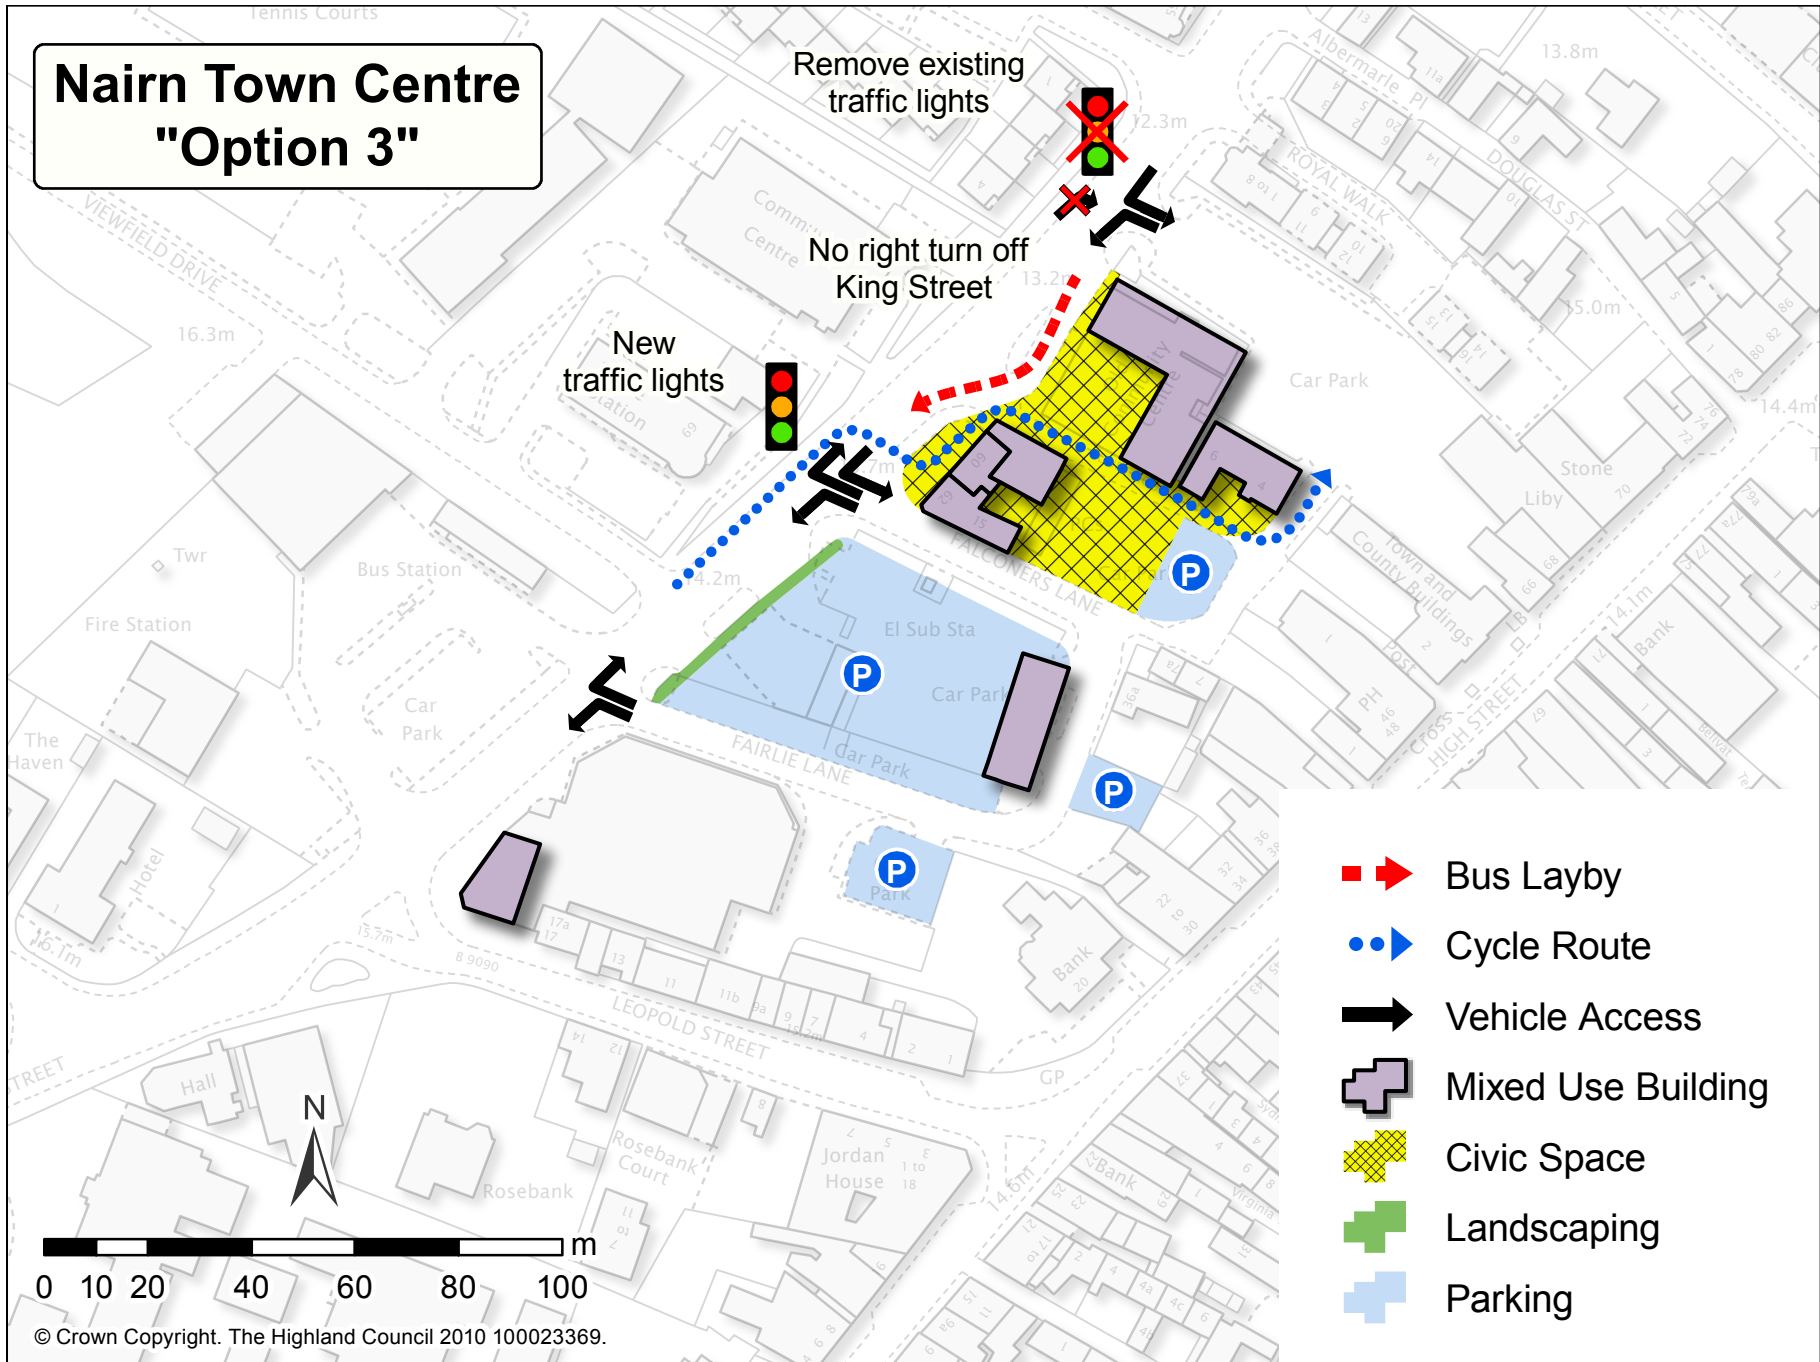

Nairn Town Centre "Option 3"

-  Bus Layby
-  Cycle Route
-  Vehicle Access
-  Mixed Use Building
-  Civic Space
-  Landscaping
-  Parking